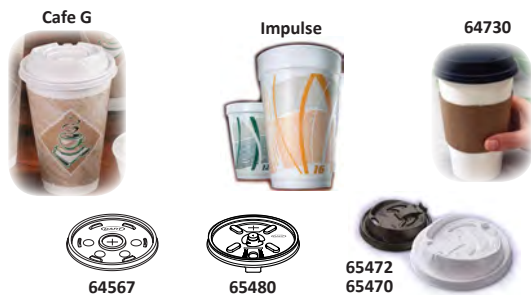

CONTAINERS

PLASTIC - CONTINUED

Newspring's clear containers allow for easy product identification. Tightly-sealing lids prevent leaks and spills. Stackable to save space

66481	Newspring 8 oz Clear Soup Container w/Lid Microwavable . . .	240 ct
66483	Newspring 12 oz Clear Soup Container w/Lid Microwavable . .	240 ct
66486	Newspring 16 oz Clear Soup Container w/Lid Microwavable . .	240 ct
66491	Newspring 32 oz Clear Soup Container w/Lid Microwavable . .	240 ct

66526	Tripak 8x6x1.5" Black Microwavable Combo 28 oz	150 ct
66522	Tripak 6" Round Black Microwavable Combo 16 oz	150 ct
66524	Tripak 7" Round Black Microwavable Combo 24 oz	150 ct
66525	Tripak 9" Round Black Microwavable Combo 48 oz	150 ct
66520	Newspring 58 oz Black Microwavable Container Combo 8.5x11"	150 ct

CUPS

FOAM

64735	Dart 4 oz Foam Hot Cup	20/50 ct
64740	Dart Snap Lid for 4 oz Cup	10/100 ct
65037	Dart 6 oz Foam Hot Cup	40/25 ct
65065	Dart Lid For 6 Oz Cup/4 Oz Cont	10/100 ct
65282	Dart 8 oz Foam Hot Cup Hot	40/25 ct
65347	Dart Snap Lid Snap for 8 oz Cup	10/100 ct
65420	Dart 10 oz Foam Hot Cup	40/25 ct
65450	Dart Snap Lid For 10 oz	10/100 ct
65462	Dart 12 oz Foam Hot Cup	40/25 ct
65467	Dart 16 oz Foam Hot Cup	40/25 ct
65488	Dart 12 oz Foam Cup Cafe G	25/40 ct
65490	Dart 16 oz Foam Cup Café G	25/40 ct
65492	Dart 20 oz Foam Cup Foam Café G	20/25 ct
65500	Dart 12 oz Foam Cup Impulse Green	50/20 ct
65502	Dart 16 oz Foam Cup Foam Impulse Orange	40/25 ct
65504	Dart 20 oz Foam Cup Foam Impulse Purple	20/25 ct

- Lids work with all Dart foam cups -