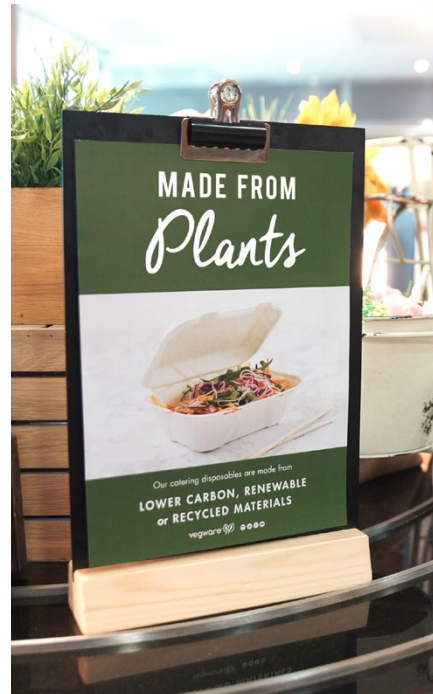

MARKETING SUPPORT

Here's how we support our clients, helping sites communicate the benefits of their sustainable choices.

EYE-CATCHING IMAGERY

Fancy shouting about Vegware on your website, intranet or newsletter? Clients get full access to our online image library, as well as a variety of texts.