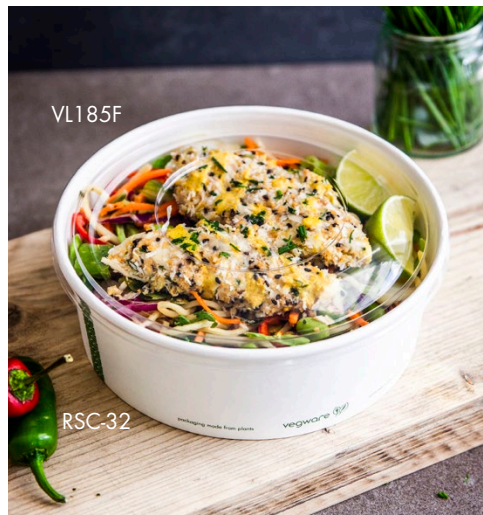

BON APPETIT BOWLS

A range of wide bowls and lids for the ultimate in style and versatility. Our 185-Series Bon Appetit bowls have a top diameter of 7.25 inches, offering a glorious wide-angle view of your meal.

Code	Product	Case count
★ RSC-26	26oz PLA-lined paper food bowl, 185-Series	300
RSC-32	32oz PLA-lined paper food bowl, 185-Series	300
★ RSC-48	48oz PLA-lined paper food bowl, 185-Series	300
VLID185P	185-Series PLA-lined paper lid with vents	300
RB-24	24oz PLA food bowl, 185-Series	300
RB-32	32oz PLA food bowl, 185-Series	300
VL185F	185-Series PLA flat lid	300

BAGASSE TABLEWARE

Bagasse is a stylish alternative to Styrofoam, made from reclaimed molded fiber. Suitable for hot and cold food and sturdier than paper products. And now, you can choose between classic white or our new natural brown color.

Code	Product	Case count
SL-P006	6in bagasse plate	1000
P011	7in bagasse plate	500
P013	9in bagasse plate	500
P005	10in bagasse plate	500
P030	12in bagasse oval plate	500
L043	12oz wide bagasse bowl	500
L044	14oz wide bagasse bowl	500
VPSQ-06	6in square bagasse plate	500
VPSQ-08	8in square bagasse plate	500
VPSQ-10	10in square bagasse plate	500
★ BGW-06	6in molded fiber plate, natural brown	1000
★ BGW-07	7in molded fiber plate, natural brown	1000
★ BGW-09	9in molded fiber plate, natural brown	500
★ BGW-09-3	9in 3-comp molded fiber plate, natural brown	500
★ BGW-10	10in molded fiber plate, natural brown	500
★ BGW-10-3	10in 3-comp molded fiber plate, natural brown	500
★ BGW-108T	5-comp molded fiber meal tray, natural brown	500
★ BGW-12B	12oz molded fiber bowl, natural brown	1000
★ BGW-16B	16oz molded fiber bowl, natural brown	1000
★ BGW-710	7 x 10in molded fiber oval platter, natural brown	500
★ BGW-912	9 x 12in molded fiber oval platter, natural brown	500
★ WHBRG-06	6in plate, white molded fiber	1000
★ WHBRG-07	7in plate, white molded fiber	1000
★ WHBRG-09	9in plate, white molded fiber	500
★ WHBRG-10	10in white molded fiber plate	500
★ WHBRG-10-3	10in 3-comp white molded fiber plate	500
★ WHBRG-12B	12oz bowl, white molded fiber	1000
★ WHBRG-710	7 x 10in white molded fiber oval platter	500
★ WHBRG-912	9 x 12in white molded fiber oval platter	500