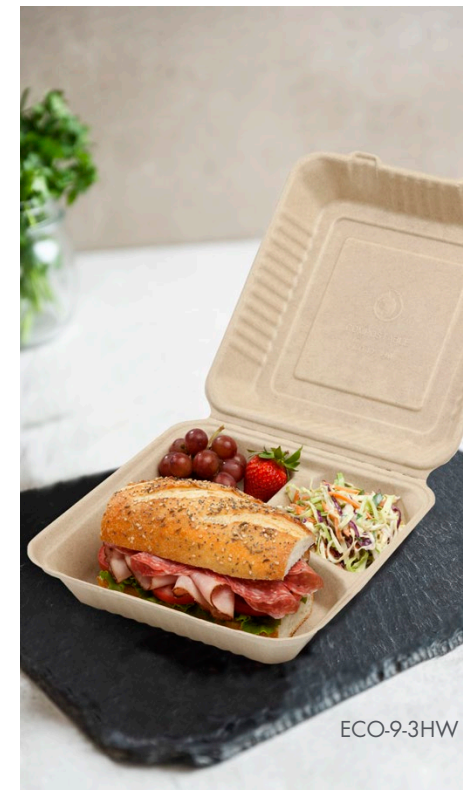

GOURMET RANGE

A unique Vegware solution for food to go. Enjoy great presentation for cold foods with clear plant-based PLA lids which clip securely onto quality bagasse bases. Each lid has a choice of base depths. Our 18oz dipping base has a sauce corner, perfect for nachos and salsa.

Code	Product	Case count
V3-GB16	16oz gourmet base (fits lid 3)	600
V3-GB22	22oz gourmet base (fits lid 3)	600
V3-GLC	Size 3 PLA gourmet lid	600
V4-GBCC	18oz gourmet dipping base (fits lid 4)	600
V4-GB22	22oz gourmet base (fits lid 4)	600
V4-GB32	32oz gourmet base (fits lid 4)	600
V4-GLC	Size 4 PLA gourmet lid	600
V5-GB42	42oz gourmet base (fits lid 5)	600
V5-GB60	60oz gourmet base (fits lid 5)	600
V5-GLC	Size 5 PLA gourmet lid	600