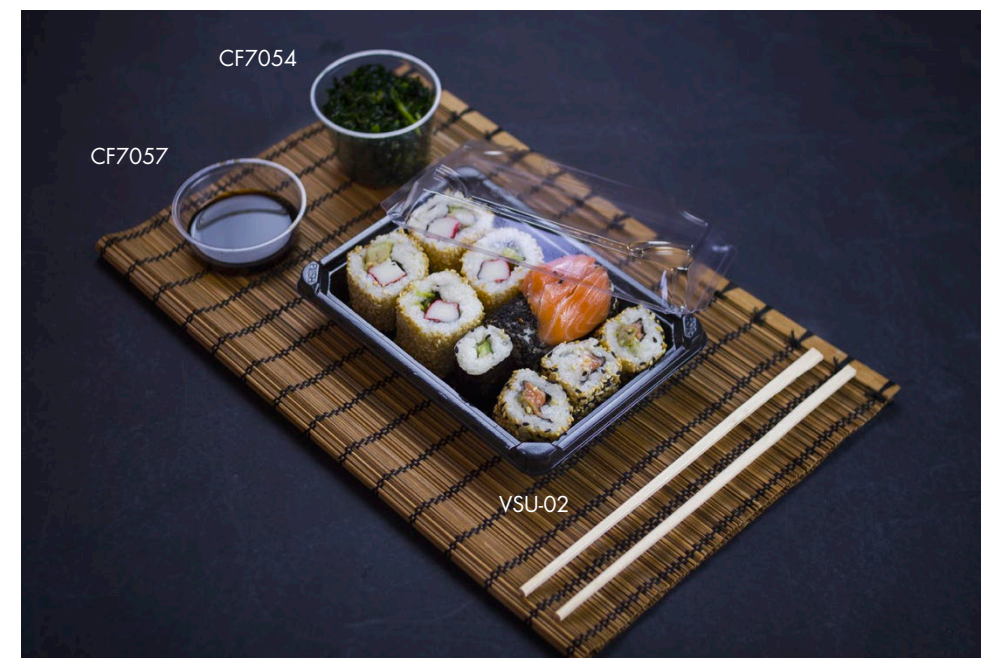

## PORTION POTS

Clear pots and lids with a great seal – perfect for cold dips and dressings. Made from plant-based PLA.

Code	Product	Case count
VWPP1	1oz PLA cold portion pot	5000
VWPL1	PLA portion pot lid (fits 1oz pots)	5000
CF7057	2oz PLA cold portion pot	2000
CF7054	4oz PLA cold portion pot	2000
CF736	PLA portion pot lid (fits 2 - 4oz pots)	2000
★ CF7056	3oz PLA cold portion pot	2000