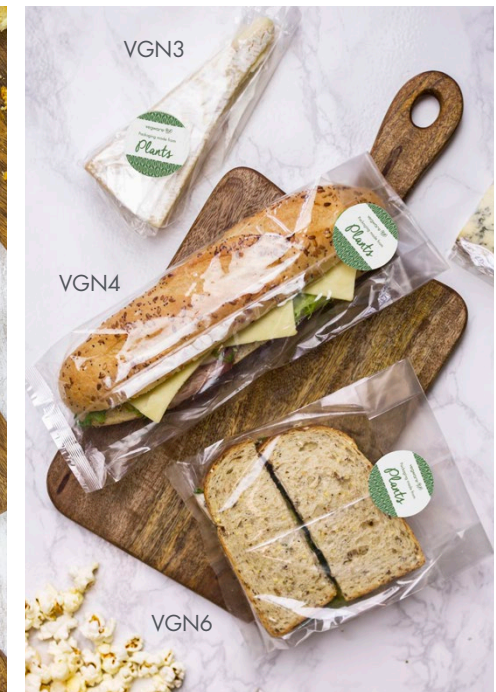

BAGS TO GO

Wide range of sustainable bags for sandwiches, cookies, and paninis. Our bloomer window bag is lined for freshness. NatureFlex is a clear greaseproof film made from wood pulp that's heat sealable and home compostable. Kraft bags with windows made from plant-based PLA. Pass the pastries...

Code	Product	Case count
VBLOOM2	6 x 3 x 9in kraft NatureFlex window bloomer bag	250
VGN3	4 x 14in clear NatureFlex baguette bag	1000
VGN4	4 x 2 x 14in clear NatureFlex baguette bag	1000
VGN5	8.75 x 7in clear NatureFlex multi-bag	1000
VGN6	6 x 2 x 9.5in clear NatureFlex multi-bag	1000
VNWB8.5	8.5 x 8.5in kraft NatureFlex window bag	1000
VNWB10	10 x 10in kraft NatureFlex window bag	1000
VNWB4G	4 x 6 x 14in kraft NatureFlex side-window baguette bag	1000
★ VKW4G	4 x 6 x 14in kraft PLA side window baguette bag	1000
201266F	6 x 6.5in recycled kraft flat bag	1000
201267G	6 x 0.75 x 7in recycled kraft gusset bag	1000
201267GW	6 x 0.75 x 7in white grease-resistant gusset bag	1000