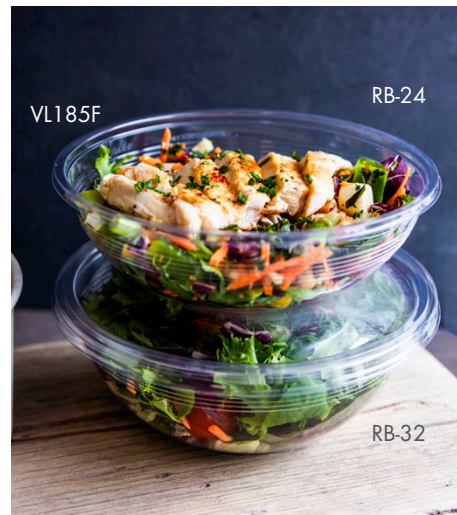

BON APPETIT BOWLS

A range of wide bowls and lids for the ultimate in style and versatility. Our 185-Series Bon Appetit bowls have a top diameter of 7.25 inches, offering a glorious wide-angle view of your meal.

Code	Product	Case count
★ RSC-26	26oz PLA-lined paper food bowl, 185-Series	300
RSC-32	32oz PLA-lined paper food bowl, 185-Series	300
★ RSC-48	48oz PLA-lined paper food bowl, 185-Series	300
VLID185P	185-Series PLA-lined paper lid with vents	300
RB-24	24oz PLA food bowl, 185-Series	300
RB-32	32oz PLA food bowl, 185-Series	300
VL185F	185-Series PLA flat lid	300

BAGASSE TABLEWARE

Bagasse is a stylish alternative to Styrofoam, made from reclaimed molded fiber. Suitable for hot and cold food and sturdier than paper products. And now, you can choose between classic white or our new natural brown color.

Code	Product	Case count
SL-P006	6in bagasse plate	1000
P011	7in bagasse plate	500
P013	9in bagasse plate	500
P005	10in bagasse plate	500
P030	12in bagasse oval plate	500
L043	12oz wide bagasse bowl	500
L044	14oz wide bagasse bowl	500
VPSQ-06	6in square bagasse plate	500
VPSQ-08	8in square bagasse plate	500
VPSQ-10	10in square bagasse plate	500
★ BGW-06	6in molded fiber plate, natural brown	1000
★ BGW-07	7in molded fiber plate, natural brown	1000
★ BGW-09	9in molded fiber plate, natural brown	500
★ BGW-09-3	9in 3-comp molded fiber plate, natural brown	500
★ BGW-10	10in molded fiber plate, natural brown	500
★ BGW-10-3	10in 3-comp molded fiber plate, natural brown	500
★ BGW-108T	5-comp molded fiber meal tray, natural brown	500
★ BGW-12B	12oz molded fiber bowl, natural brown	1000
★ BGW-16B	16oz molded fiber bowl, natural brown	1000
★ BGW-710	7 x 10in molded fiber oval platter, natural brown	500
★ BGW-912	9 x 12in molded fiber oval platter, natural brown	500
★ WHBRG-06	6in plate, white molded fiber	1000
★ WHBRG-07	7in plate, white molded fiber	1000
★ WHBRG-09	9in plate, white molded fiber	500
★ WHBRG-10	10in white molded fiber plate	500
★ WHBRG-10-3	10in 3-comp white molded fiber plate	500
★ WHBRG-12B	12oz bowl, white molded fiber	1000
★ WHBRG-710	7 x 10in white molded fiber oval platter	500
★ WHBRG-912	9 x 12in white molded fiber oval platter	500