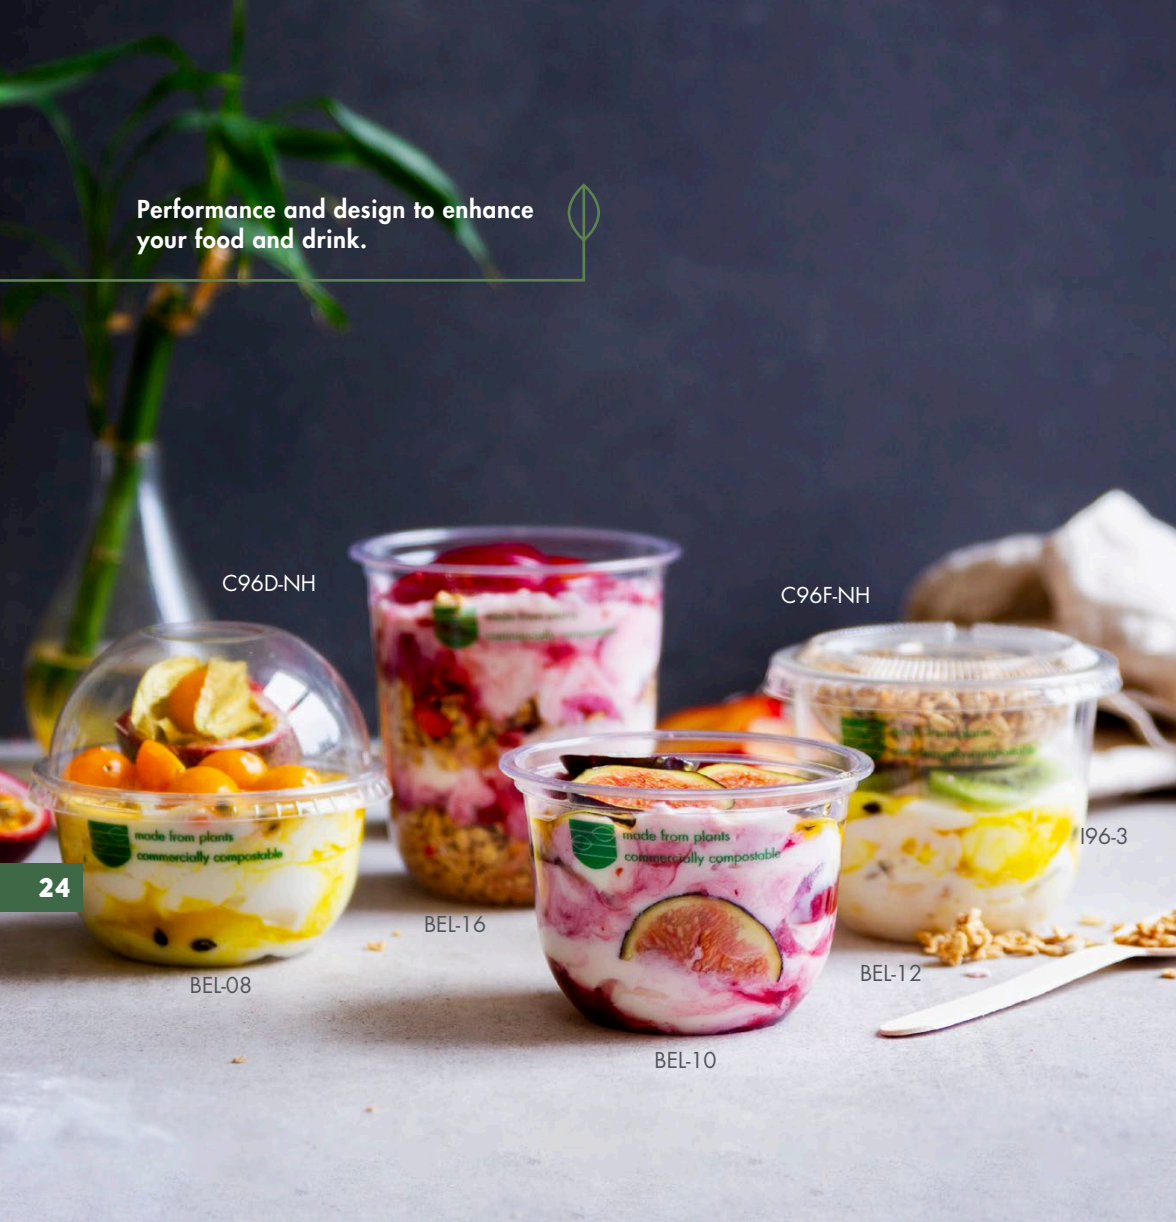

Performance and design to enhance your food and drink.