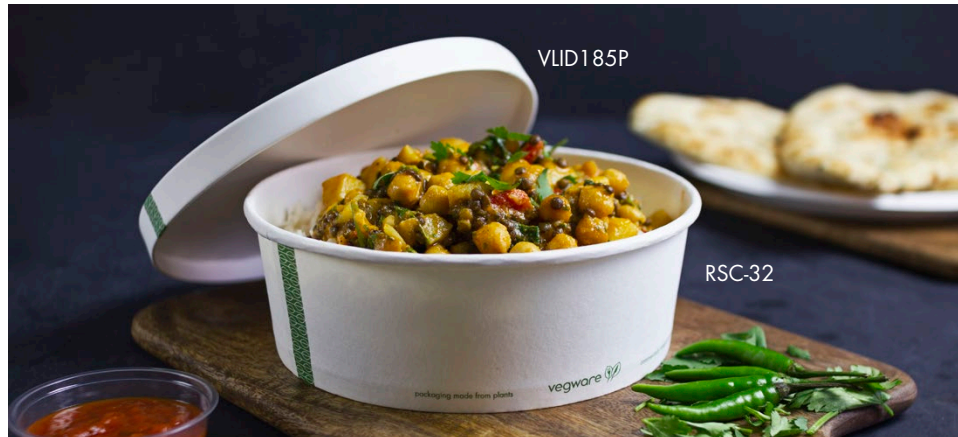

BON APPETIT BOWLS

A range of wide bowls and lids for the ultimate in style and versatility. Our 185-Series Bon Appetit bowls have a top diameter of 7.25 inches, offering a glorious wide-angle view of your meal.

Code	Product	Case count
★ RSC-26	26oz PLA-lined paper food bowl, 185-Series	300
RSC-32	32oz PLA-lined paper food bowl, 185-Series	300
★ RSC-48	48oz PLA-lined paper food bowl, 185-Series	300
VLID185P	185-Series PLA-lined paper lid with vents	300
RB-24	24oz PLA food bowl, 185-Series	300
RB-32	32oz PLA food bowl, 185-Series	300
VL185F	185-Series PLA flat lid	300

BAGASSE TABLEWARE

Bagasse is a stylish alternative to Styrofoam, made from reclaimed molded fiber. Suitable for hot and cold food and sturdier than paper products. And now, you can choose between classic white or our new natural brown color.

Code	Product	Case count
SL-P006	6in bagasse plate	1000
P011	7in bagasse plate	500
P013	9in bagasse plate	500
P005	10in bagasse plate	500
P030	12in bagasse oval plate	500
L043	12oz wide bagasse bowl	500
L044	14oz wide bagasse bowl	500
VPSQ-06	6in square bagasse plate	500
VPSQ-08	8in square bagasse plate	500
VPSQ-10	10in square bagasse plate	500
★ BGW-06	6in molded fiber plate, natural brown	1000
★ BGW-07	7in molded fiber plate, natural brown	1000
★ BGW-09	9in molded fiber plate, natural brown	500
★ BGW-09-3	9in 3-comp molded fiber plate, natural brown	500
★ BGW-10	10in molded fiber plate, natural brown	500
★ BGW-10-3	10in 3-comp molded fiber plate, natural brown	500
★ BGW-108T	5-comp molded fiber meal tray, natural brown	500
★ BGW-12B	12oz molded fiber bowl, natural brown	1000
★ BGW-16B	16oz molded fiber bowl, natural brown	1000
★ BGW-710	7 x 10in molded fiber oval platter, natural brown	500
★ BGW-912	9 x 12in molded fiber oval platter, natural brown	500
★ WHBRG-06	6in plate, white molded fiber	1000
★ WHBRG-07	7in plate, white molded fiber	1000
★ WHBRG-09	9in plate, white molded fiber	500
★ WHBRG-10	10in white molded fiber plate	500
★ WHBRG-10-3	10in 3-comp white molded fiber plate	500
★ WHBRG-12B	12oz bowl, white molded fiber	1000
★ WHBRG-710	7 x 10in white molded fiber oval platter	500
★ WHBRG-912	9 x 12in white molded fiber oval platter	500